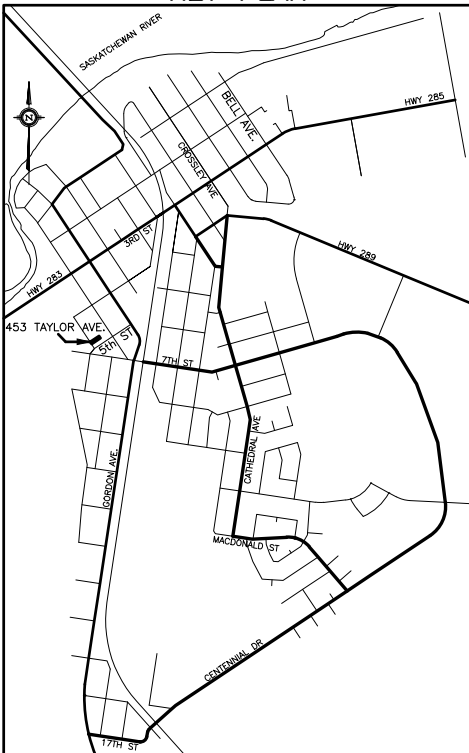

440

460

462

TAYLOR

AVENUE

447

449

LOT 15
BLOCK 14
PLAN 587

453

461

5th St. W.

KEY PLAN

**RESIDENTIAL
SINGLE FAMILY
PROPERTY
FOR SALE OR LEASE
453 TAYLOR AVENUE
THE PAS**

SOUTH HALF OF
LOT 15 BLOCK 14 PLAN 587
FRONTAGE 10.06 METERS
DEPTH 40.22 METERS
AREA 0.0404 ha

Adventure Territory