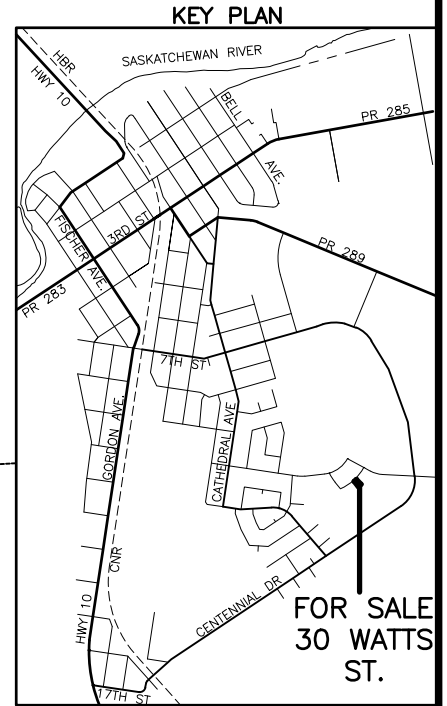

# WATTS STREET

FRONTAGE  
19 meters

30

40 meters

AREA  
817 m<sup>2</sup>

DEPTH

19  
Lot 3

36  
Lot 5

Lot 4  
Block 6

Plan 30749

*The Pas*

Adventure Territory