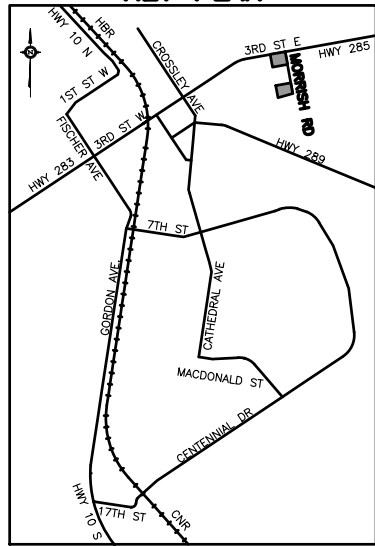

**LIGHT INDUSTRIAL  
PROPERTIES  
FOR SALE OR LEASE  
MORRISH ROAD  
THE PAS**

LOT 1 BLOCK 1 PLAN 34684  
FRONTAGE 38.10 METERS  
DEPTH 90.38 METERS  
AREA 3443 METERS<sup>2</sup>

**KEY PLAN**

LOT 3 BLOCK 1 PLAN 30566  
FRONTAGE 34.75 METERS  
DEPTH 90.38 METERS  
AREA 3140 METERS<sup>2</sup>

LOT 4 BLOCK 1 PLAN 30566  
FRONTAGE 29.22 METERS  
DEPTH 90.38 METERS  
AREA 3050 METERS<sup>2</sup>

*Adventure Territory*