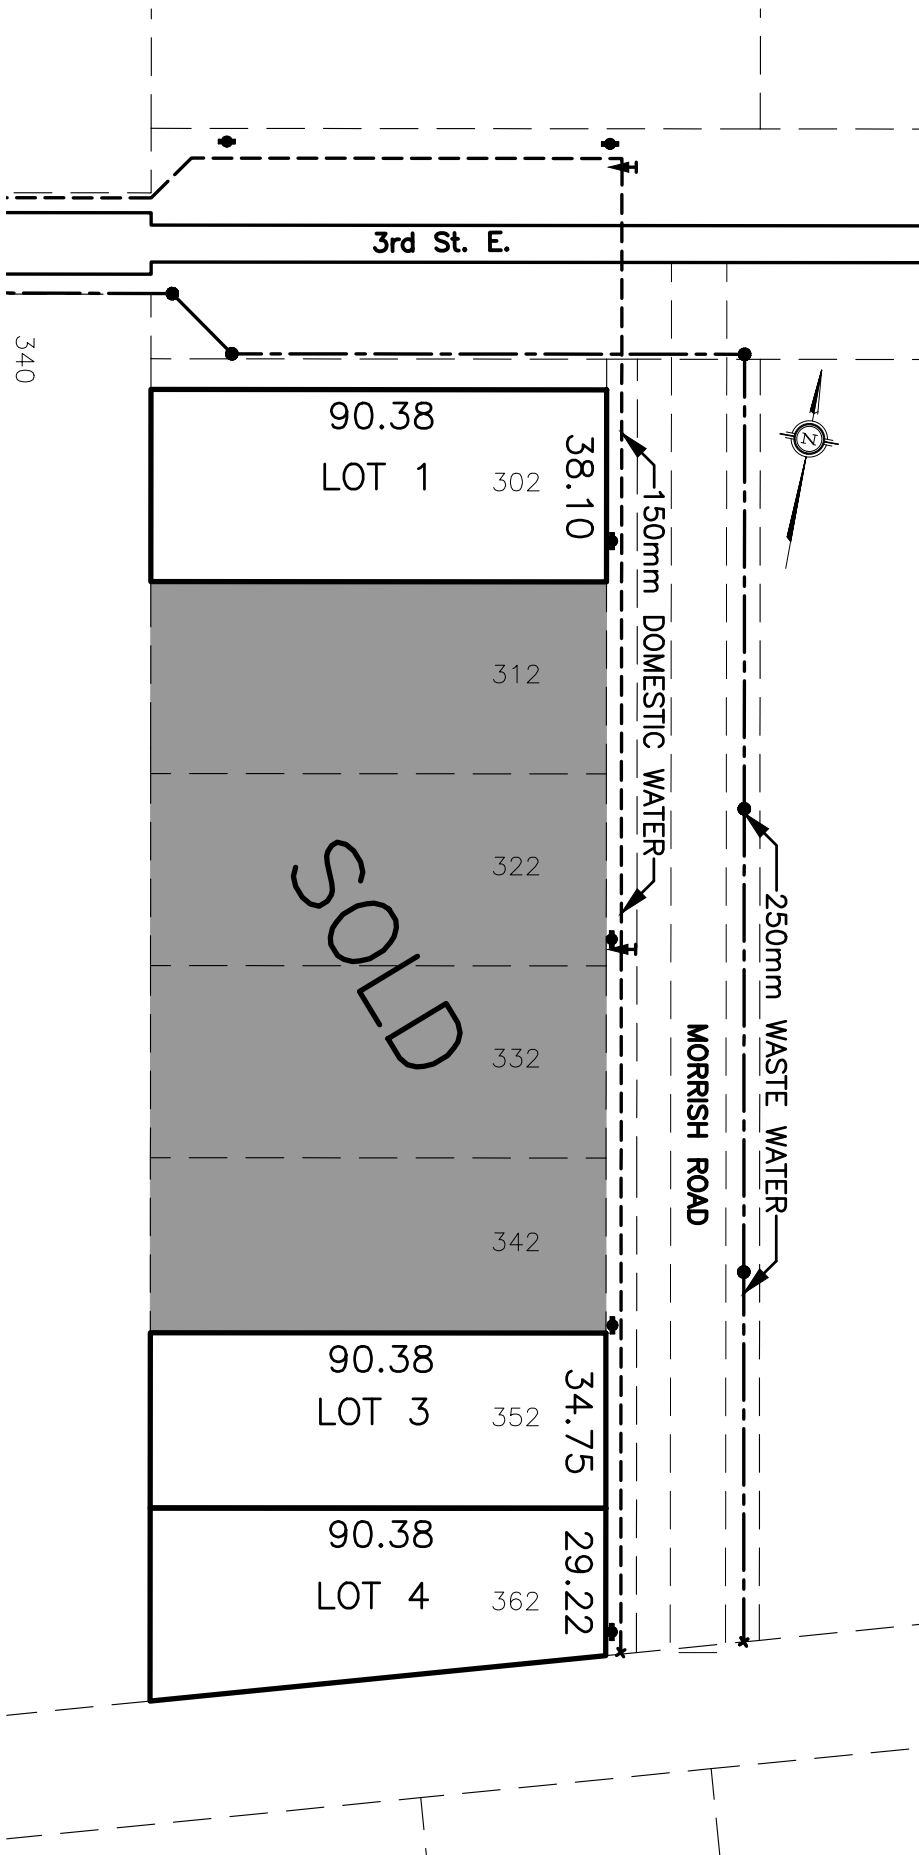

**LIGHT INDUSTRIAL  
PROPERTIES  
FOR SALE OR LEASE  
MORRISH ROAD  
THE PAS**

LOT 1 BLOCK 1 PLAN 34684  
FRONTAGE 38.10 METERS  
DEPTH 90.38 METERS  
AREA 3443 METERS<sup>2</sup>

**KEY PLAN**

LOT 3 BLOCK 1 PLAN 30566  
FRONTAGE 34.75 METERS  
DEPTH 90.38 METERS  
AREA 3140 METERS<sup>2</sup>

LOT 4 BLOCK 1 PLAN 30566  
FRONTAGE 29.22 METERS  
DEPTH 90.38 METERS  
AREA 3050 METERS<sup>2</sup>

*Adventure Territory*