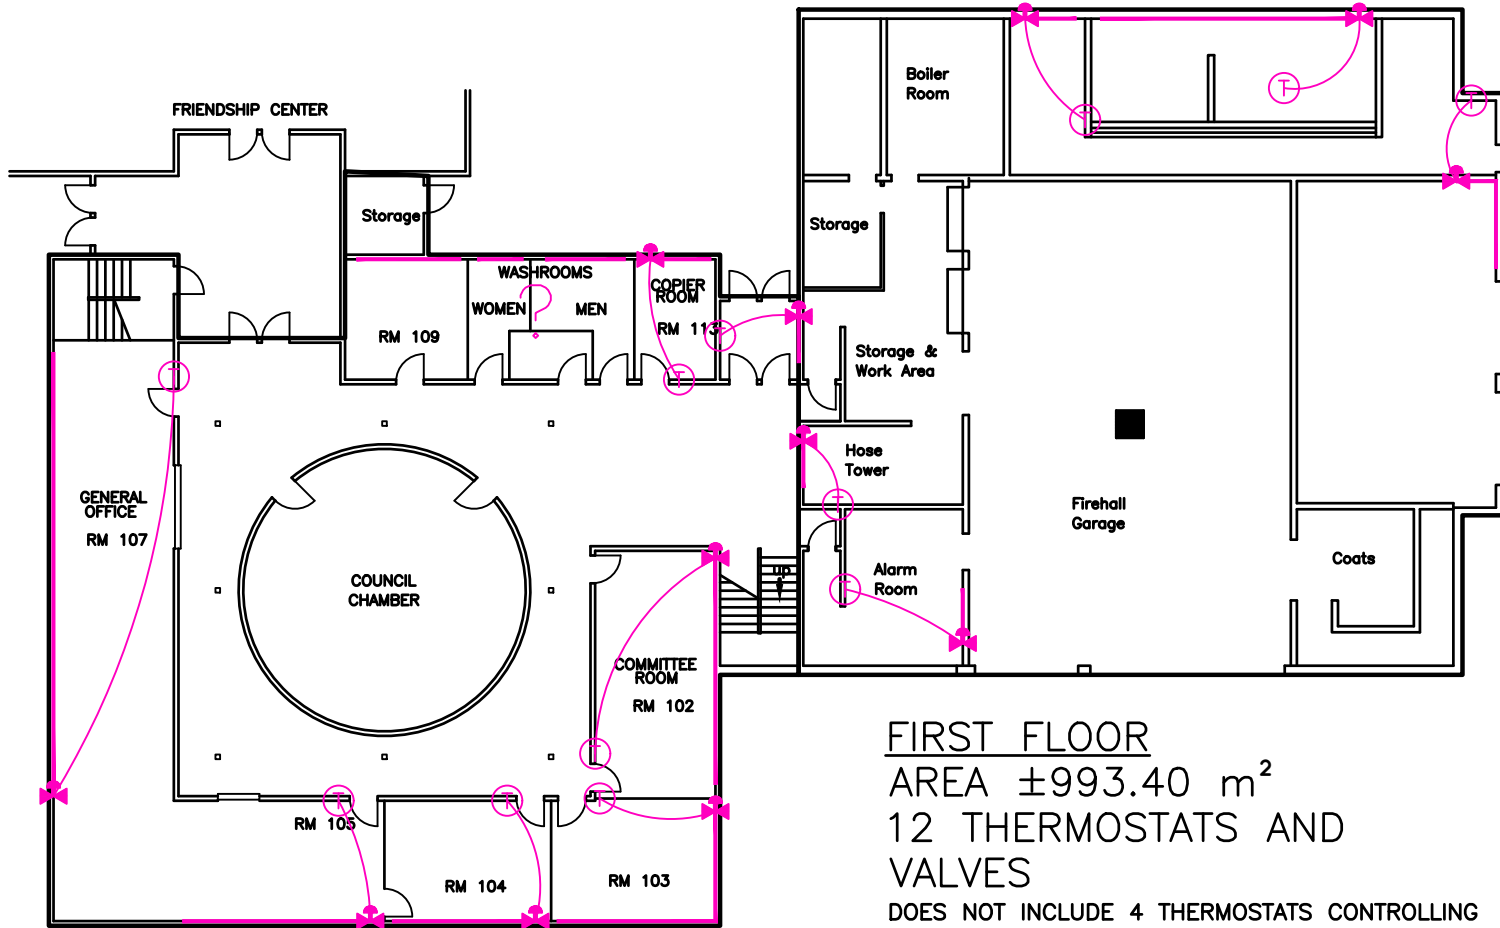

# TOWN OF THE PAS CIVIC CENTRE

81 EDWARDS AVENUE  
THE PAS, MANITOBA

**FIRST FLOOR**  
 AREA ±993.40 m<sup>2</sup>  
 12 THERMOSTATS AND  
 VALVES

DOES NOT INCLUDE 4 THERMOSTATS CONTROLLING  
 LARGE GARAGE HEATERS.

FIRST FLOOR

**SECOND FLOOR**  
 AREA ±1156.18 m<sup>2</sup>  
 27 THERMOSTATS AND  
 VALVES

SECOND FLOOR

Ⓣ DENOTES THERMOSTAT  
 ⚡ DENOTES CONTROL VALVE