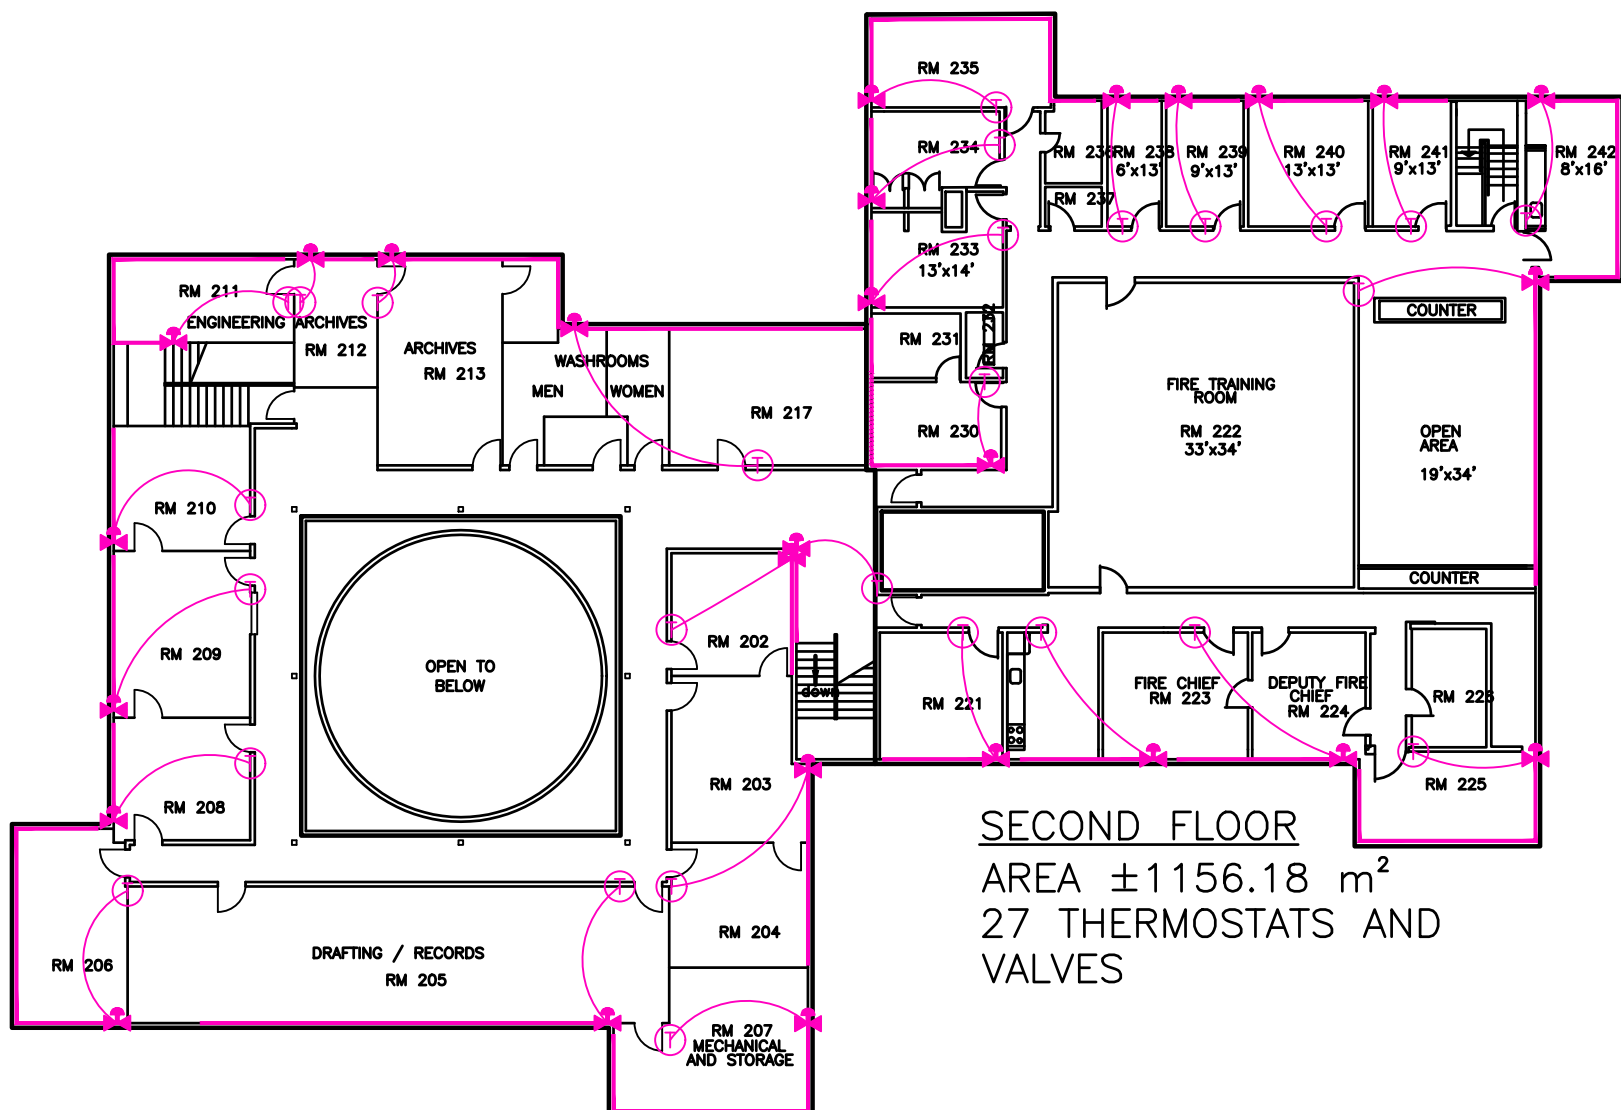

# TOWN OF THE PAS CIVIC CENTRE

81 EDWARDS AVENUE  
THE PAS, MANITOBA

**FIRST FLOOR**  
 AREA ±993.40 m<sup>2</sup>  
 12 THERMOSTATS AND  
 VALVES

DOES NOT INCLUDE 4 THERMOSTATS CONTROLLING  
 LARGE GARAGE HEATERS.

FIRST FLOOR

**SECOND FLOOR**  
 AREA ±1156.18 m<sup>2</sup>  
 27 THERMOSTATS AND  
 VALVES

SECOND FLOOR

Ⓣ DENOTES THERMOSTAT  
 ⚡ DENOTES CONTROL VALVE