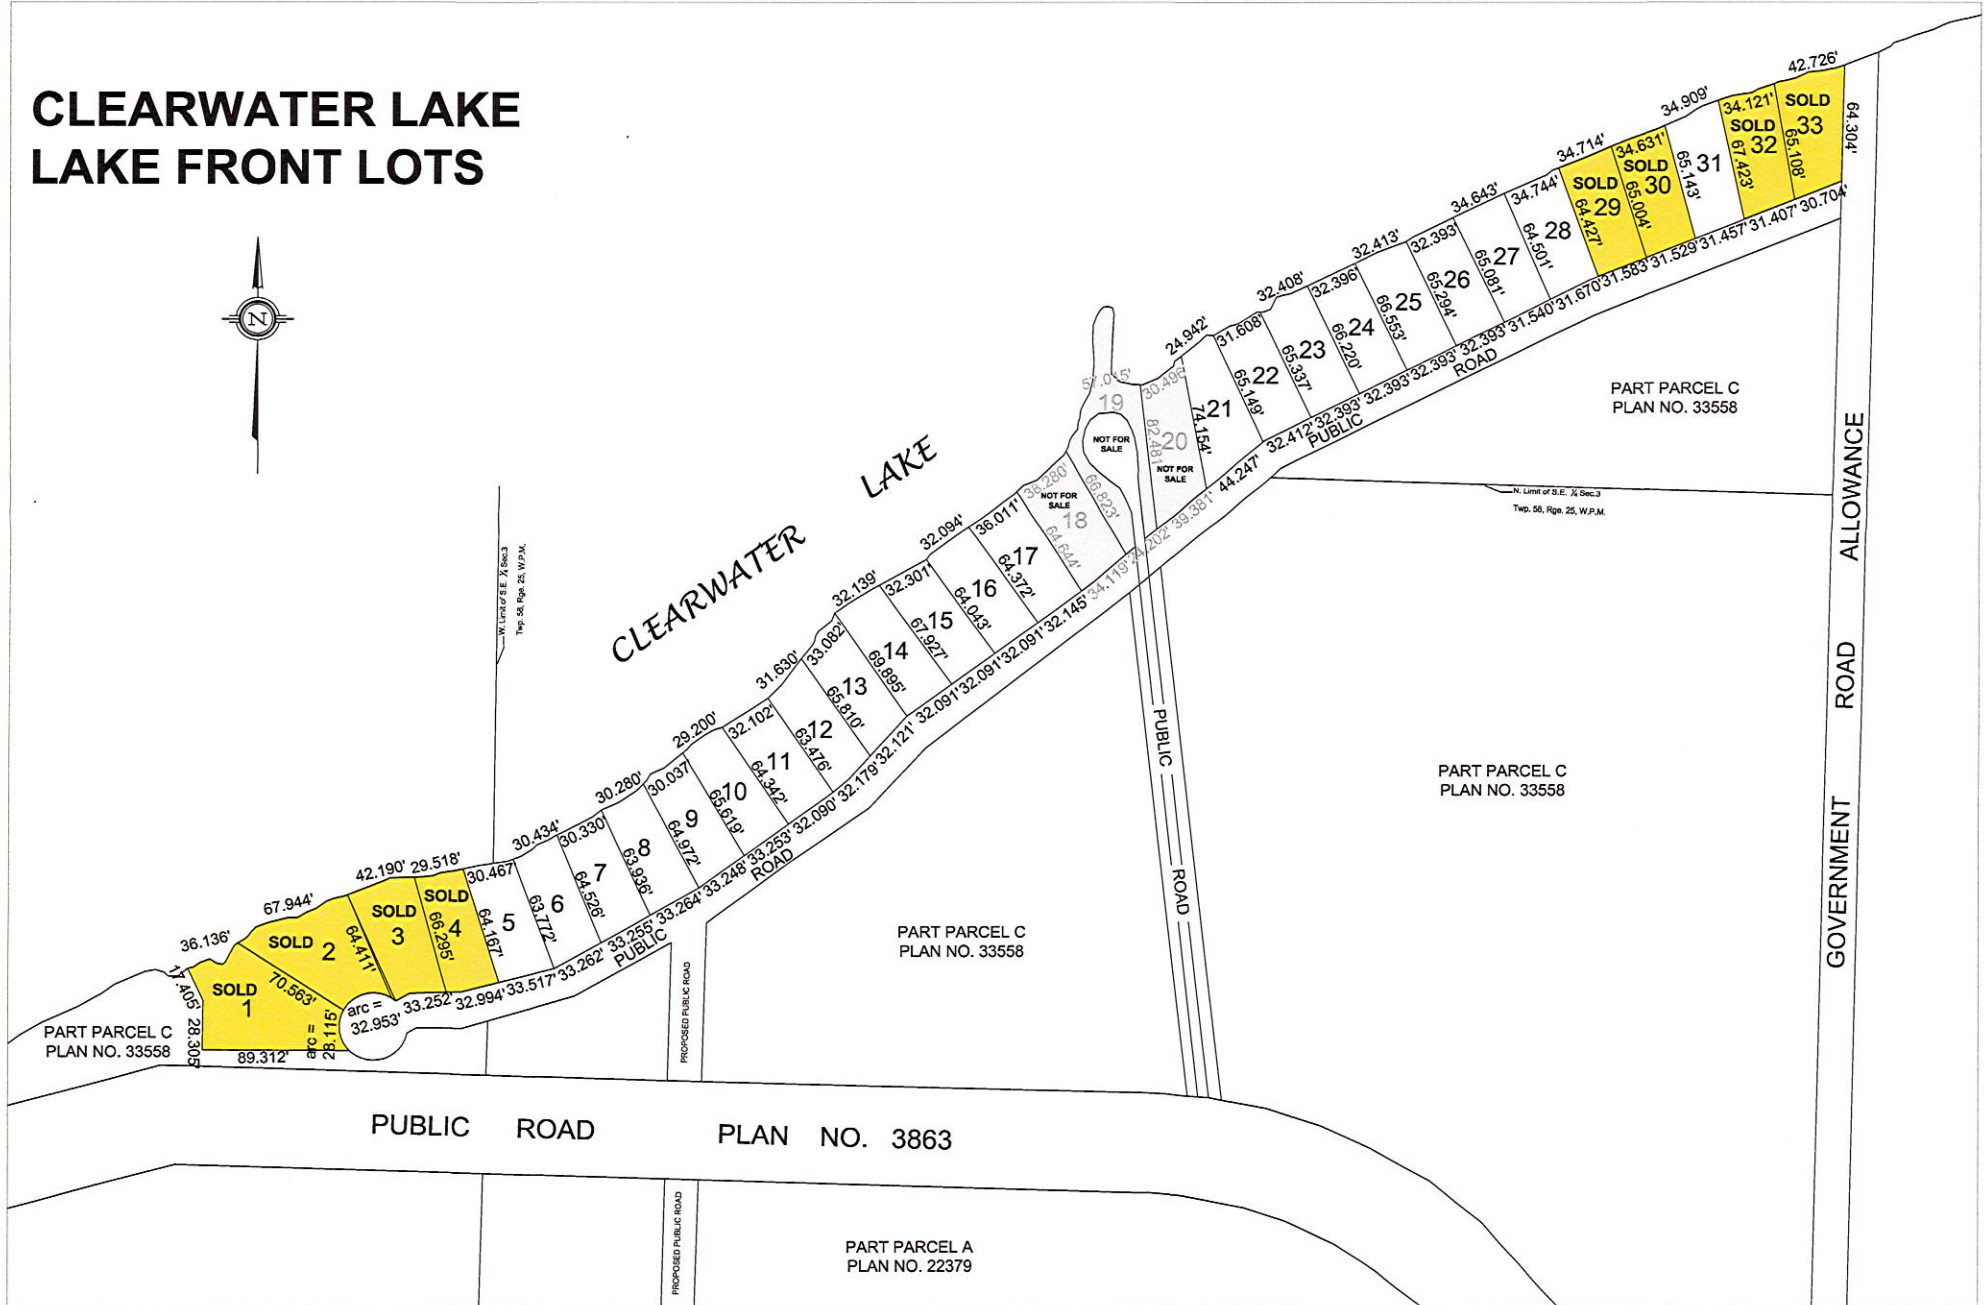

CLEARWATER LAKE LAKE FRONT LOTS

TOWN OF THE PAS
ENGINEERING DEPARTMENT

DRAWING TITLE
CLEARWATER LAKE, LAKE FRONT LOTS

CAD FILE
CLEARWATERLOTS_OCT2012.DWG

DRAWN BY
J.M.

DATE
rev. September 2015

SCALE
N.T.S.

DRAWING NO.
1